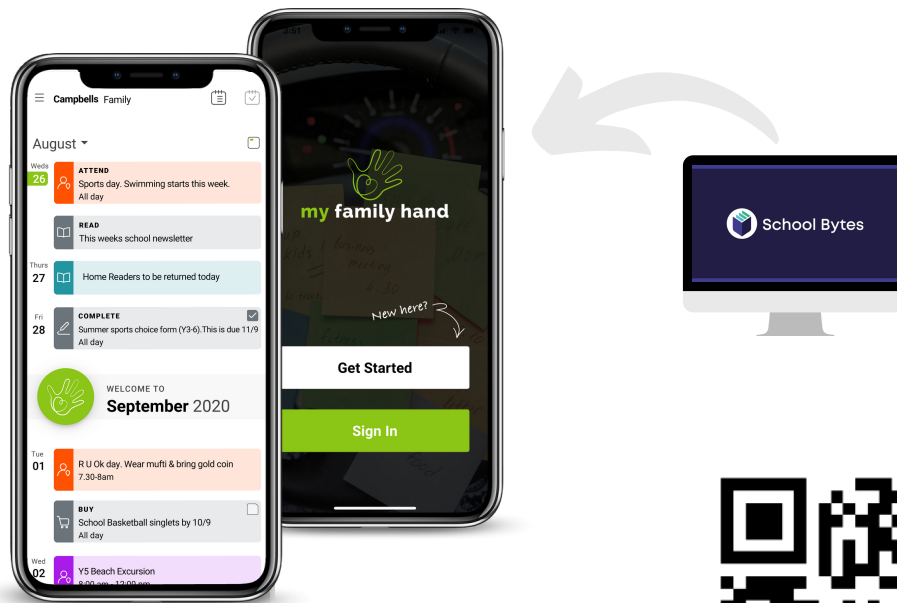

Our New Parent App

Our parent app is My Family Hand. My Family Hand is your personalised school calendar organiser.

**REGISTER FOR
MY FAMILY HAND**

TAP OR
SCAN HERE

My Family Hand works with School Bytes

School Bytes is for absences, payments & permission
You must have a School Bytes Parent Portal account to access My Family Hand.

No School Bytes account? - register here
<https://portal.schoolbytes.education/auth/register>

Once registered with School Bytes, wait 24 hours to register for My Family Hand

Need Help?
Come to the School office
or email care@myfamilyhand.com.au